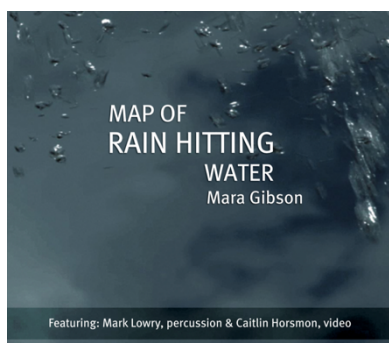

Map of Rain Hitting Water DVD

Label: Bandcamp

Includes DVD of video and music for

Map of Rain Hitting Water (2011)

Release date: May 22, 2015

Format: Physical and digital

<https://vimeo.com/432714163>

stillness and speed